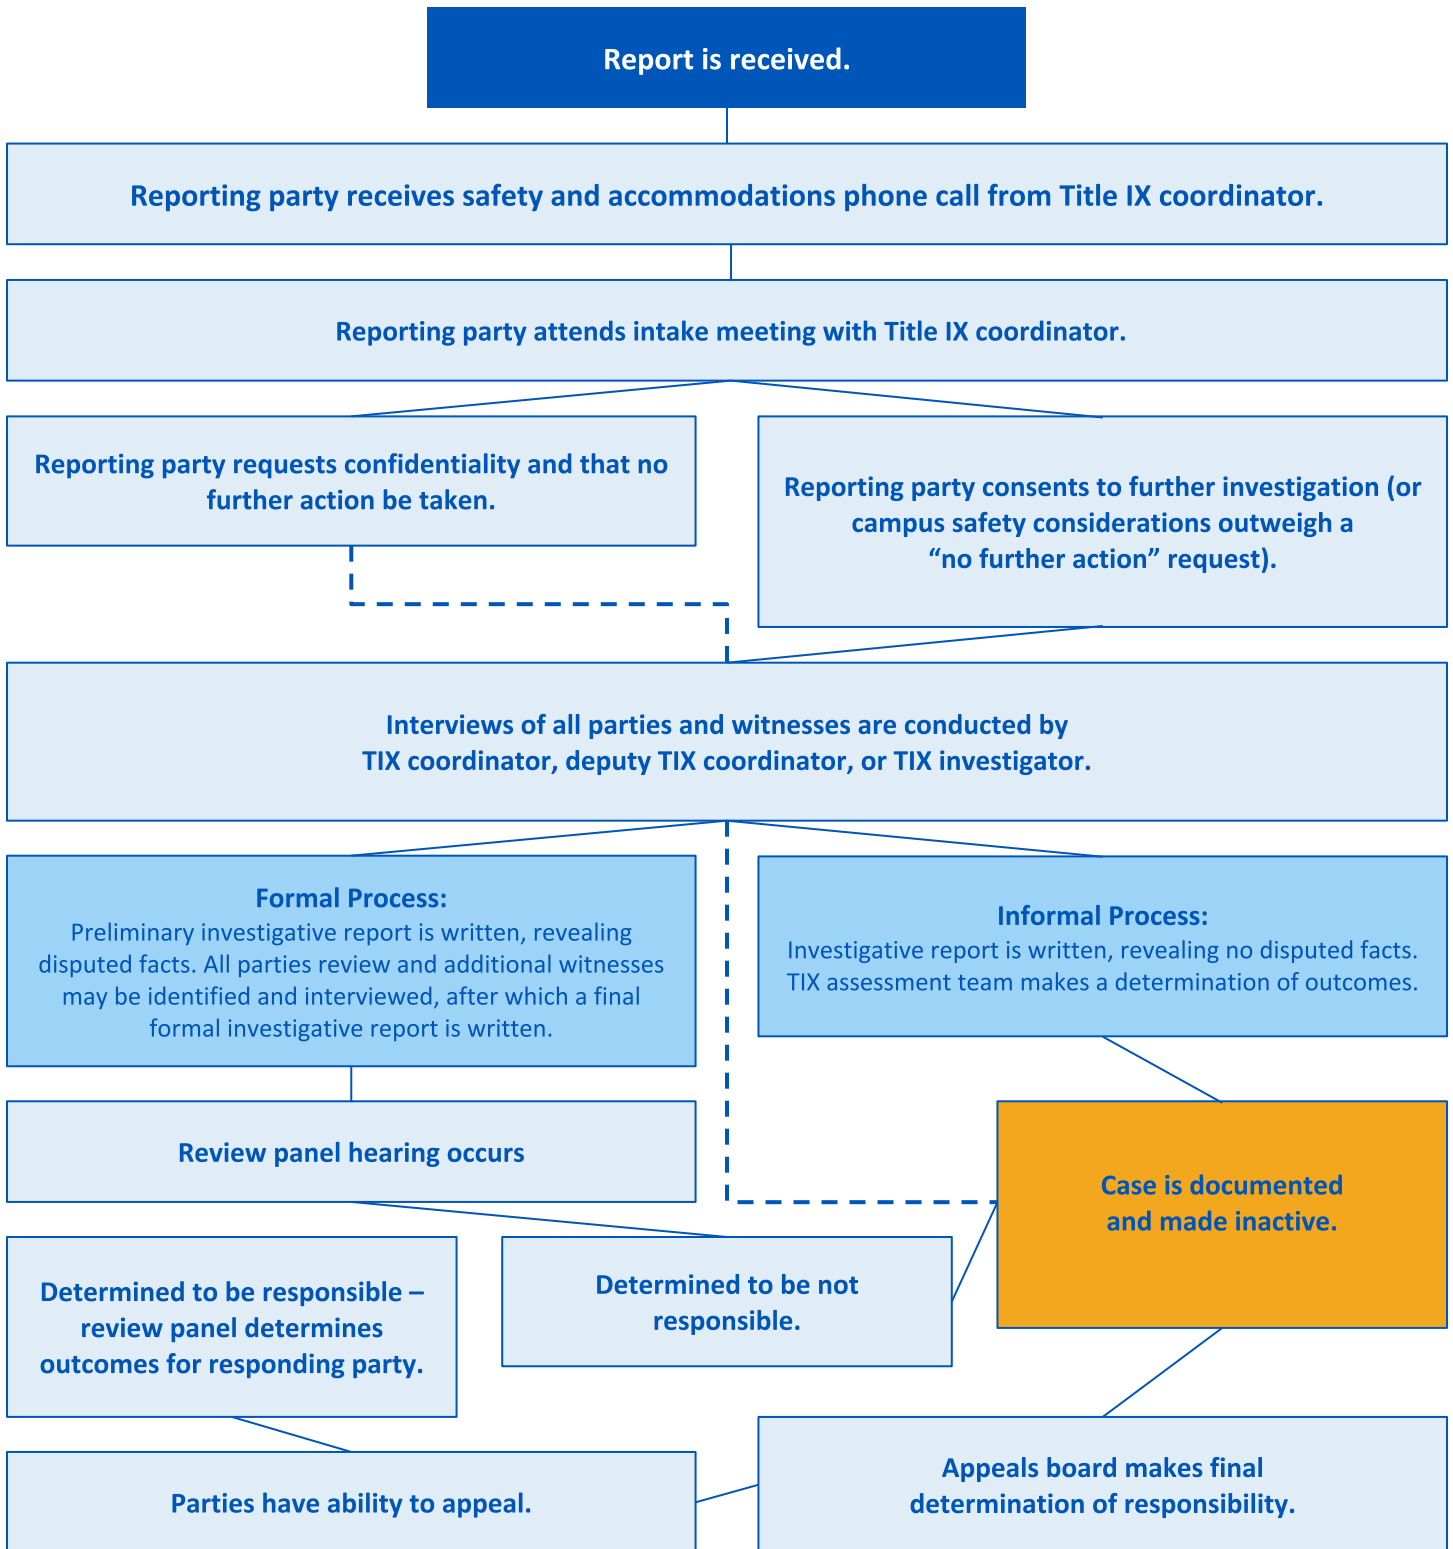

Title IX Process Flow Chart

*For complete details, see Appendix A of EMU’s Relationship Violence and Sexual Misconduct Policy, located at emu.edu/titleix.

*Parties may choose to file a report with the police at any time during the process, whether or not they choose to move forward with EMU’s process.