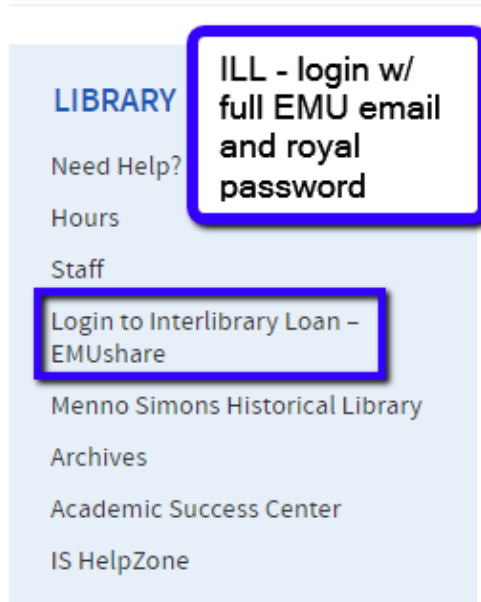

- interlibrary loan services provide access to resources not owned by EMU. When full-text is not available most citations will have a “Request through Interlibrary Loan” option

- you are encouraged to make use of libraries in your home area if they have collections and resources which are helpful; all requests for print or online resources not owned by EMU should be made through EMUshare which is accessed through the library website. Use your full email address and password to login
- you are welcome to contact the library staff with your questions or if you need assistance – see contact information above