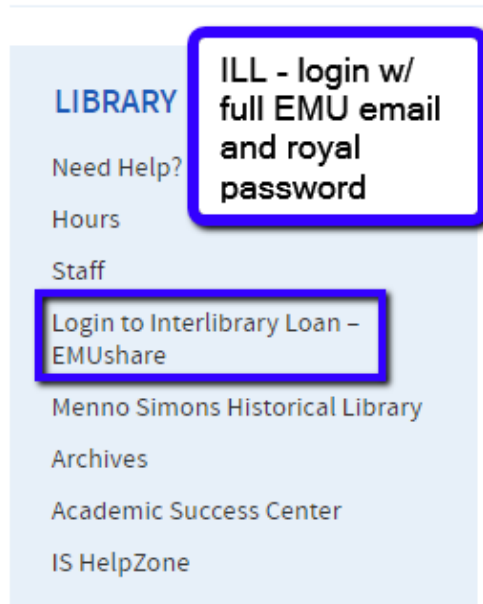

- The library can scan and send via email journal articles and book chapters from print materials. If you require complete books we can mail items to you but we may not send heavily used items. Due to your location mailing materials may not be possible and staff will work with you to figure out alternatives
- Interlibrary loan services provide access to resources not owned by EMU. When full-text is not available most citations will have a “Request through Interlibrary Loan” option

- You are encouraged to make use of libraries in your home area if they have collections and resources which are helpful; all requests for print or online resources not owned by EMU should be made through EMUshare which is accessed through the library website. Use your full email address and password to login
- You are welcome to contact the library staff with your questions or if you need assistance – see contact information above.