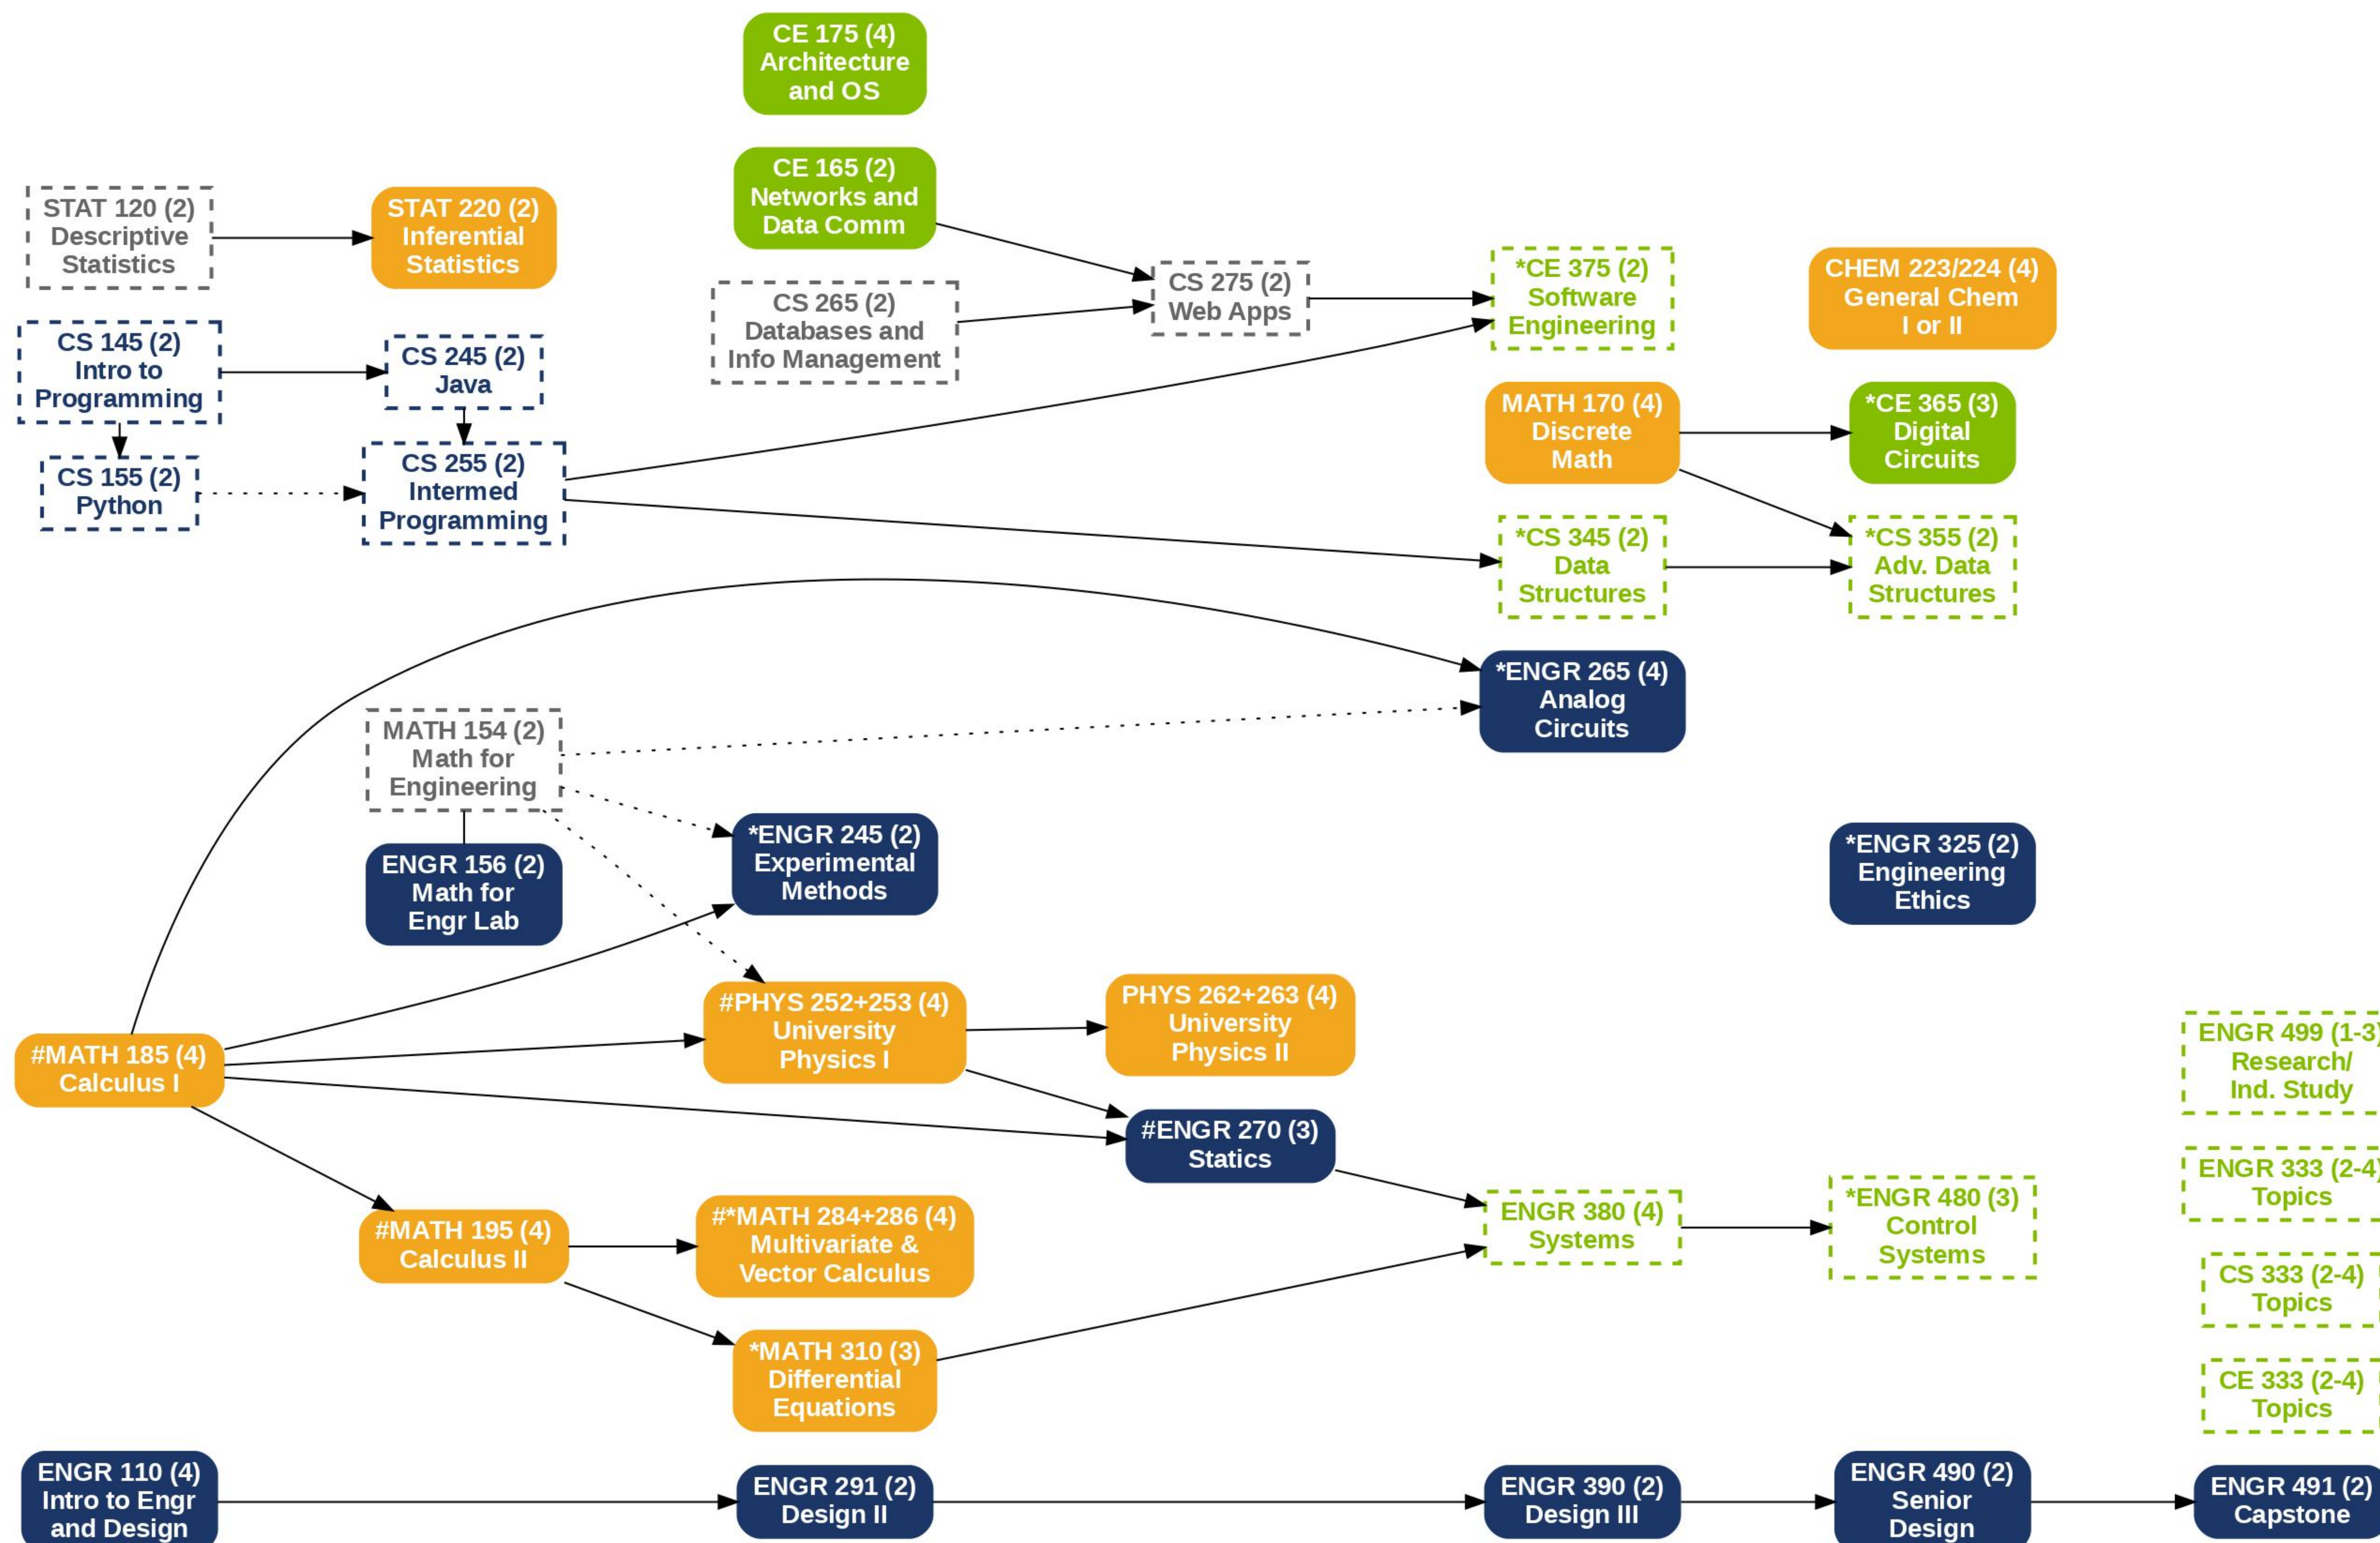

Engineering Major

Computer Engineering Concentration | Updated: 2023-24

Requirements
 Major: 77 SH
 ENGR Core: 29 SH
 Math/Sci Core: 31 SH
 ENGR Electives: 16 SH

Symbols
 () : No. of SH
 * : Alternate years
 # : C- or better

Legend

- Required (Solid Blue Box)
- Optional (Dashed Blue Box)
- ENGR Core (Solid Orange Box)
- Math/Sci Core (Solid Green Box)
- Comp Engr Electives (Dashed Green Box)