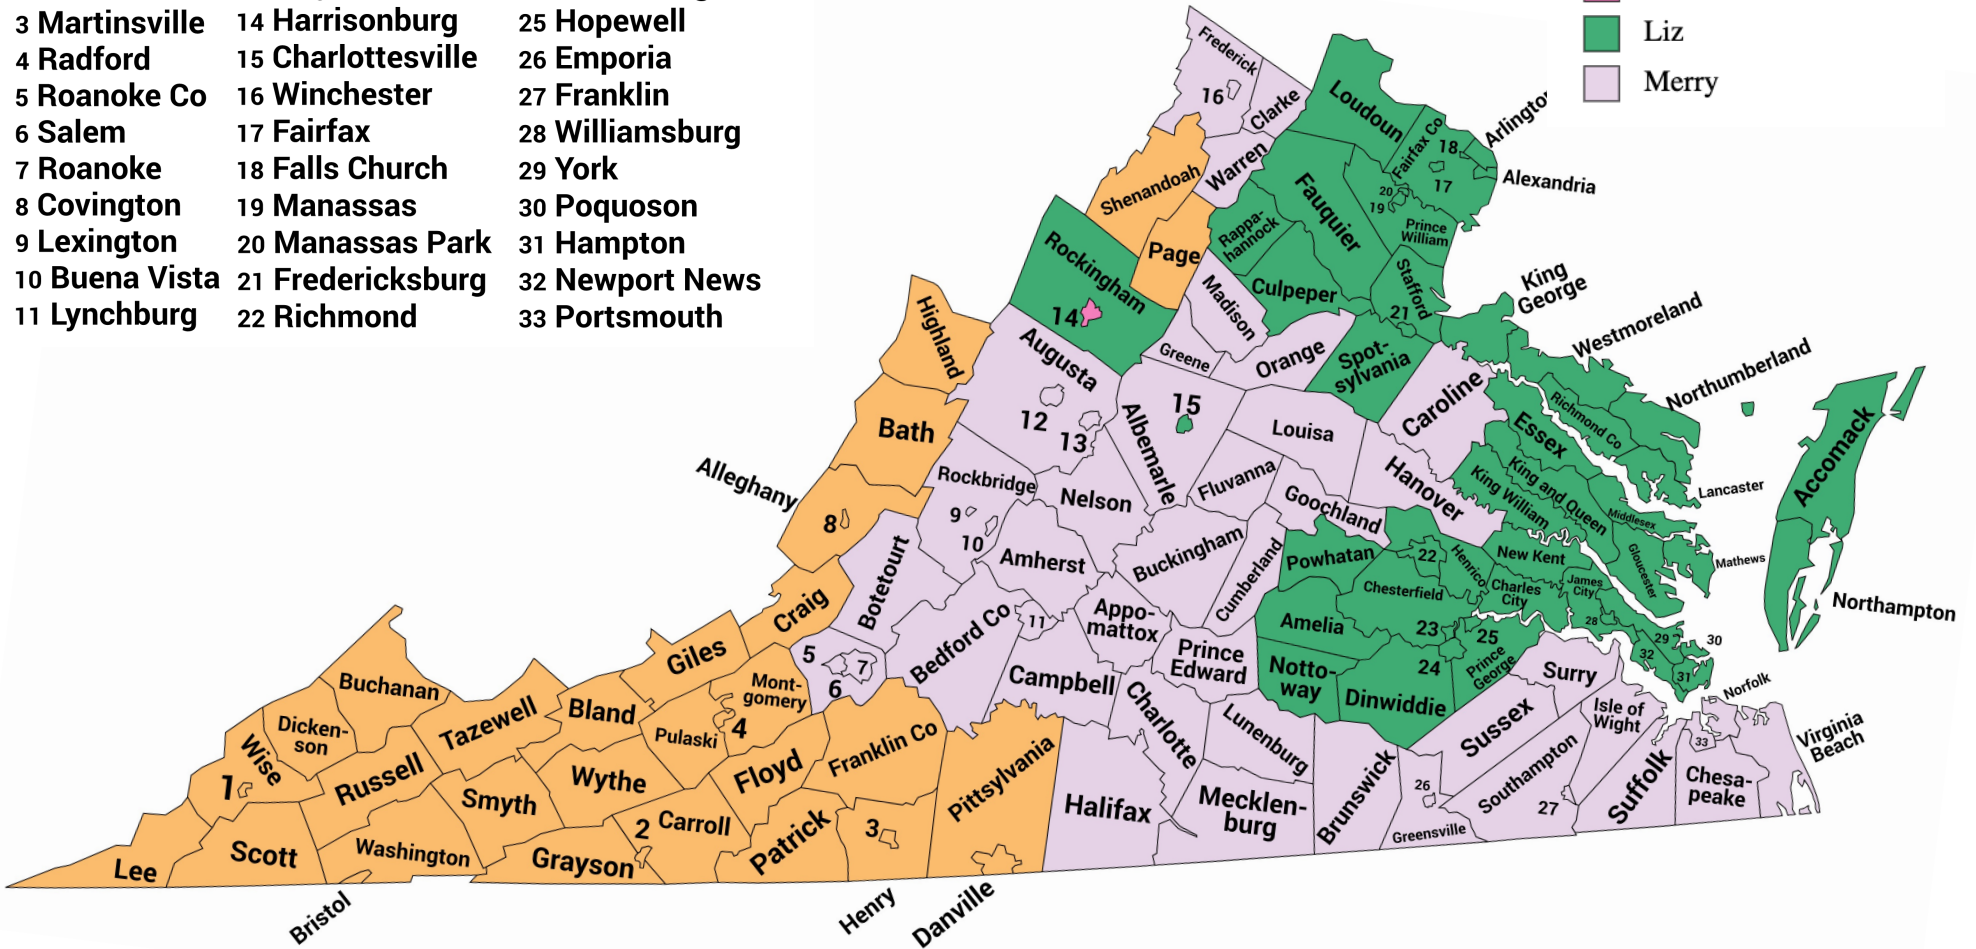

FA24 Counselor First Year Recruitment Regions

- | | | |
|----------------|--------------------|---------------------|
| 1 Norton | 12 Staunton | 23 Colonial Heights |
| 2 Galax | 13 Waynesboro | 24 Petersburg |
| 3 Martinsville | 14 Harrisonburg | 25 Hopewell |
| 4 Radford | 15 Charlottesville | 26 Emporia |
| 5 Roanoke Co | 16 Winchester | 27 Franklin |
| 6 Salem | 17 Fairfax | 28 Williamsburg |
| 7 Roanoke | 18 Falls Church | 29 York |
| 8 Covington | 19 Manassas | 30 Poquoson |
| 9 Lexington | 20 Manassas Park | 31 Hampton |
| 10 Buena Vista | 21 Fredericksburg | 32 Newport News |
| 11 Lynchburg | 22 Richmond | 33 Portsmouth |

Regions by Counselor

- Jacob
- Justice
- Liz
- Merry

FA24 Counselor First Year Recruitment Regions

Sport	Counselor
 Men's Baseball	Lexi Brown
 Men's Basketball	Lexi Brown
 Men's Cross Country/Track & Field	Justice Allen
 Men's Disc Golf	Jacob Horsley
 Men's Soccer	Justice Allen
 Men's Volleyball	Lexi Brown
 Women's Basketball	Lexi Brown
 Women's Cross Country/Track & Field	Justice Allen
 Women's Field Hockey	Lexi Brown
 Women's Disc Golf	Jacob Horsley
 Women's Lacrosse	Lexi Brown
 Women's Soccer	Liz Heilbronner
 Women's Softball	Lexi Brown
 Women's Triathlon	Justice Allen
 Women's Volleyball	Lexi Brown